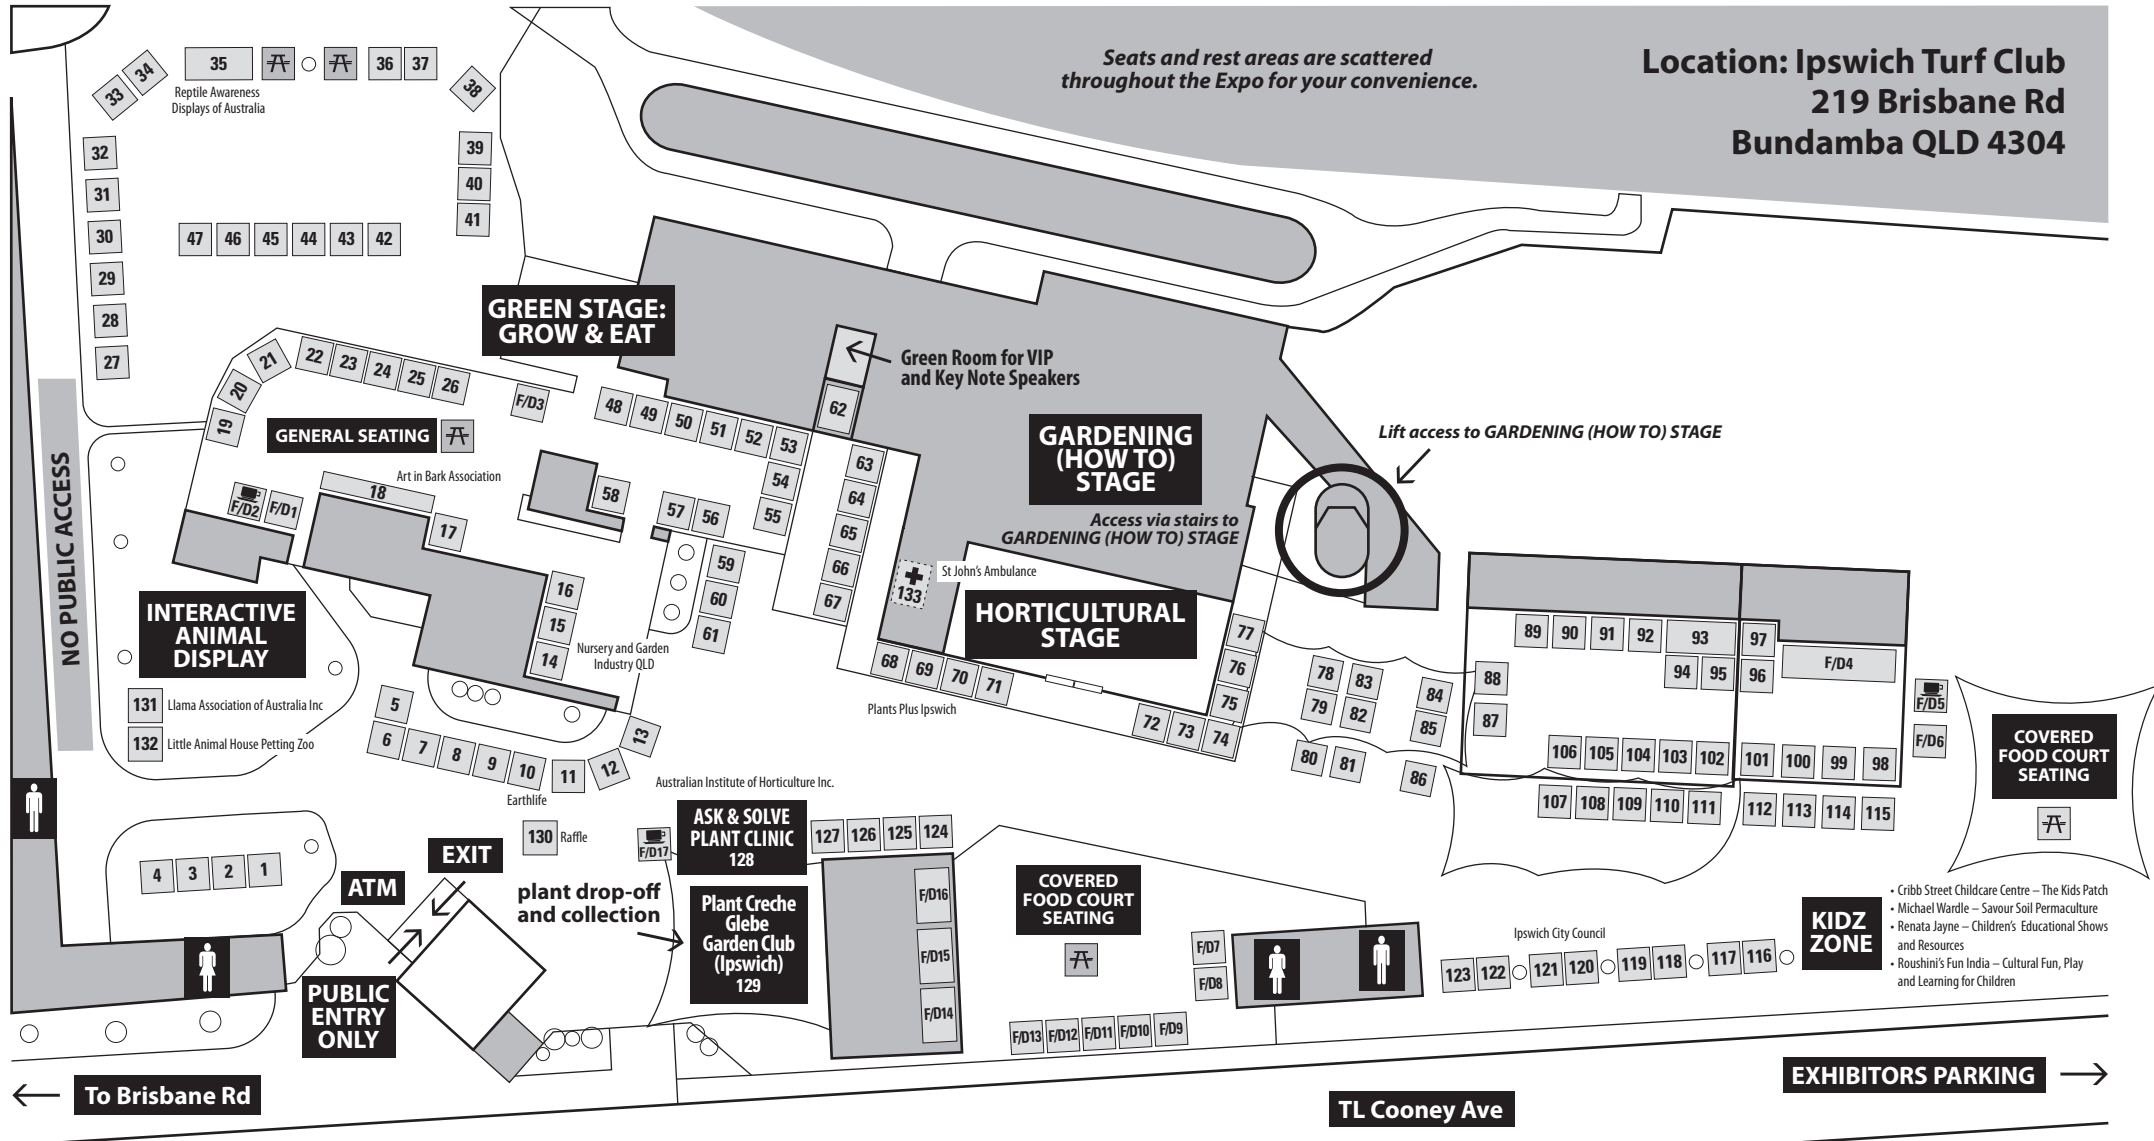

Ipswich Plant Expo 2016

www.plantexpo.com.au Saturday 12th (8am – 4pm) and Sunday 13th March (8am – 3pm)

-  Exhibitor
-  Coffee Vendor
-  Food and Drink Sites
-  Seating

Location: Ipswich Turf Club
219 Brisbane Rd
Bundamba QLD 4304

Seats and rest areas are scattered throughout the Expo for your convenience.

- Cribb Street Childcare Centre – The Kids Patch
- Michael Wardle – Savour Soil Permaculture
- Renata Jayne – Children's Educational Shows and Resources
- Roushini's Fun India – Cultural Fun, Play and Learning for Children